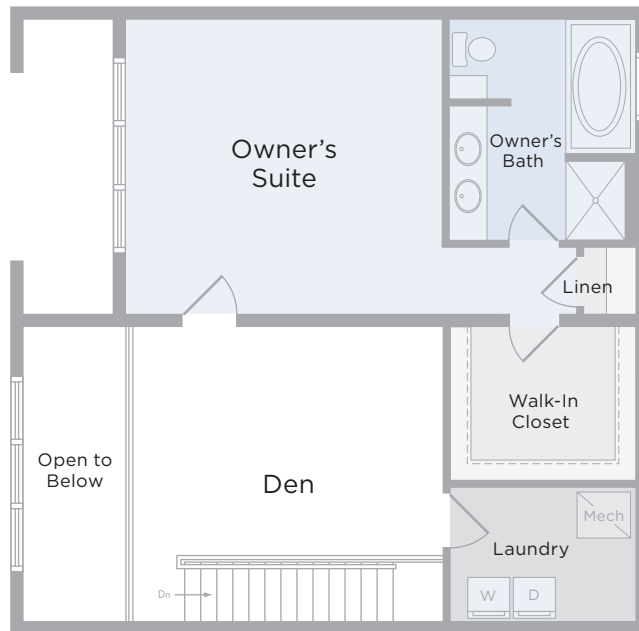

**Plan CC**

1st Level

**Plan CC**

2nd Level

2 Bedroom/2.5 Bath With Den

1,805 Square Feet

Silo Terrace

Floor 10