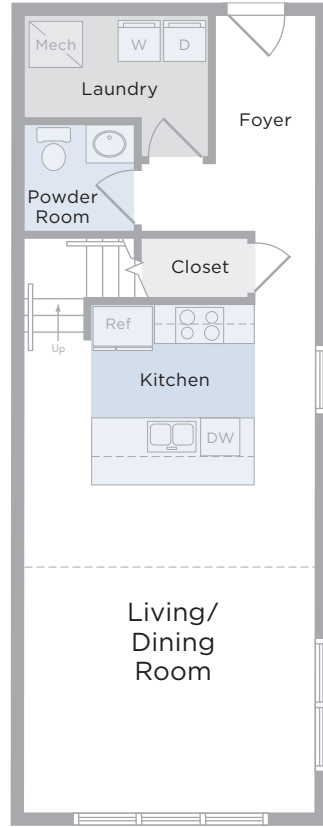

Plan DD

2nd Level

1 Bedroom/1.5 Bath

1,066 Square Feet

Silo Terrace

Floor 10

Plan DD

1st Level