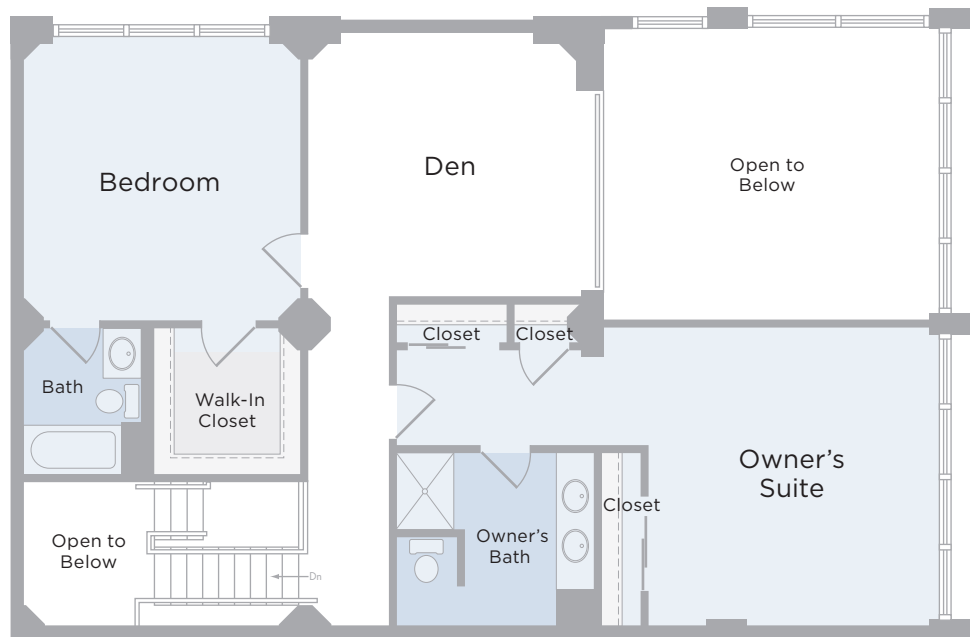

**Plan H**  
1st Level

**Plan H**

2nd Level

3 Bedroom/3.5 Bath With Den

2,282 Square Feet

The Tower

Floors 11 & 12 (Entrance on 11th Floor)