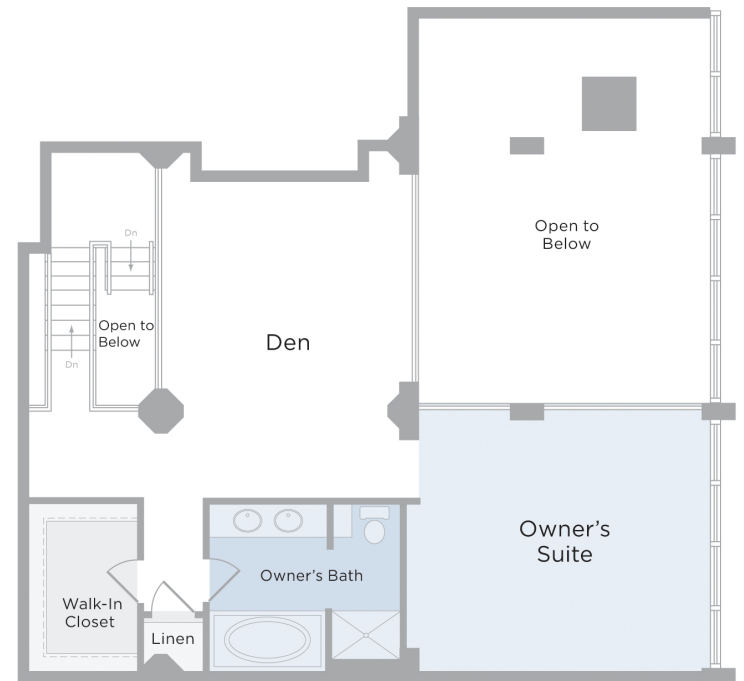

Plan J
1st Level

Plan J
2nd Level
2 Bedroom/2.5 Bath With Den
2,366 Square Feet
The Tower
Floors 11 & 12 (Entrance on 11th Floor)