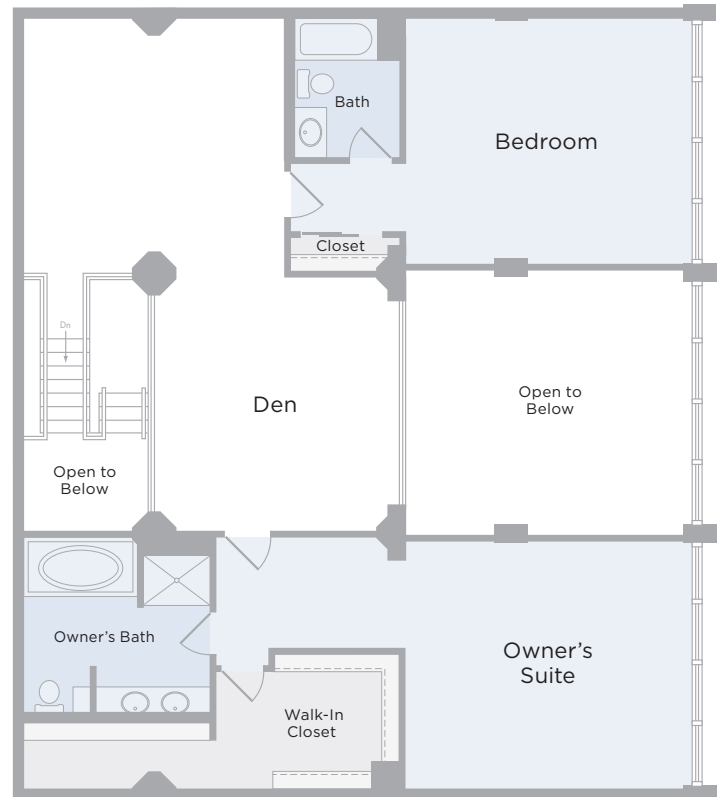

Plan L

1st Level

Plan L

2nd Level

3 Bedroom/3.5 Bath With 2 Dens

3,483 Square Feet

The Tower

Floors 11 & 12 (Entrance on 11th Floor)