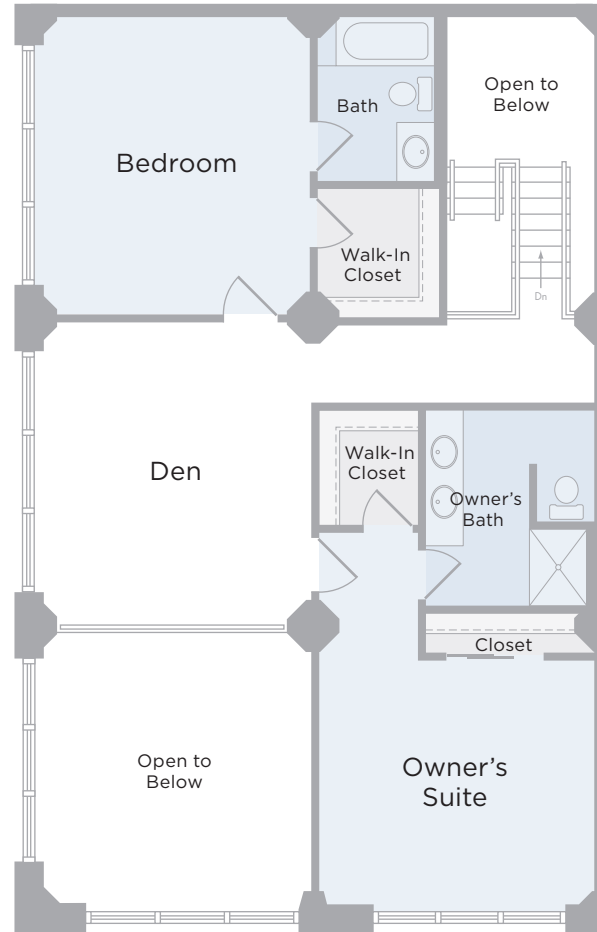

Plan M

1st Level

Plan M

2nd Level

3 Bedroom/3.5 Bath With Den

2,462 Square Feet

The Tower

Floors 11 & 12 (Entrance on 11th Floor)