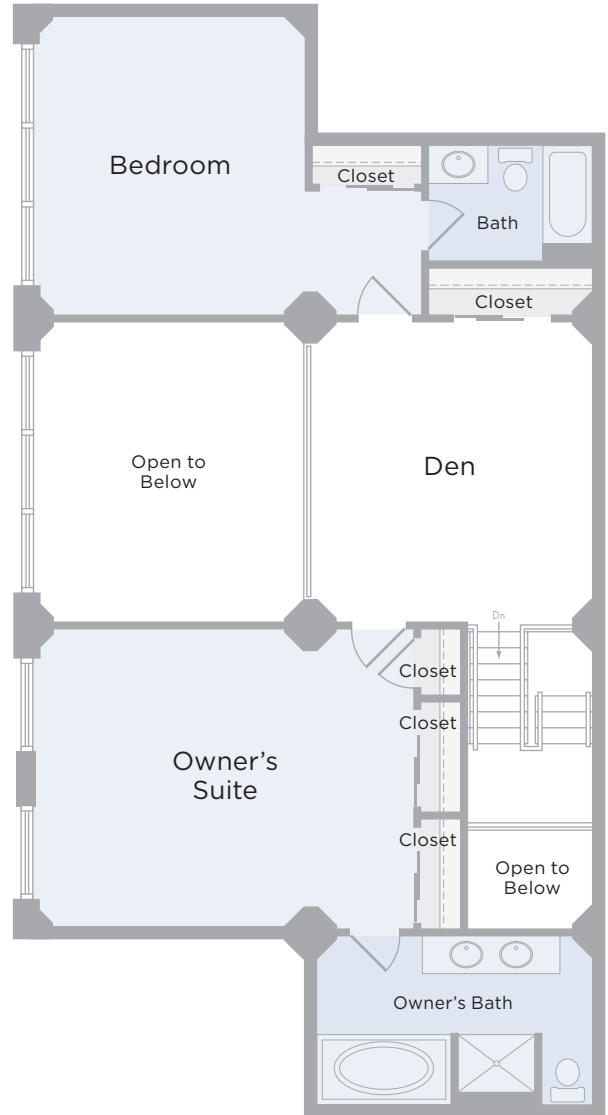

**Plan N**  
1st Level

**Plan N**  
2nd Level  
3 Bedroom/3.5 Bath With Den  
2,529 Square Feet  
The Tower  
Floors 11 & 12 (Entrance on the 11th Floor)