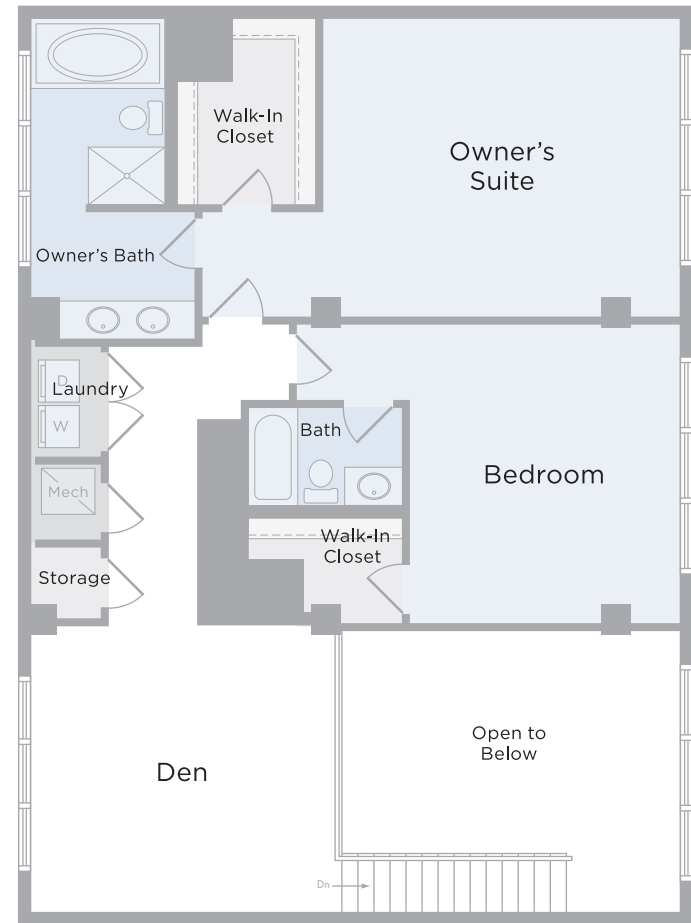

Plan WW

1st Level

Plan WW

2nd Level

2 Bedroom/2.5 Bath With Den

2,332 Square Feet

The Tower

Floors 19 & 20 (Entrance on 19th Floor)