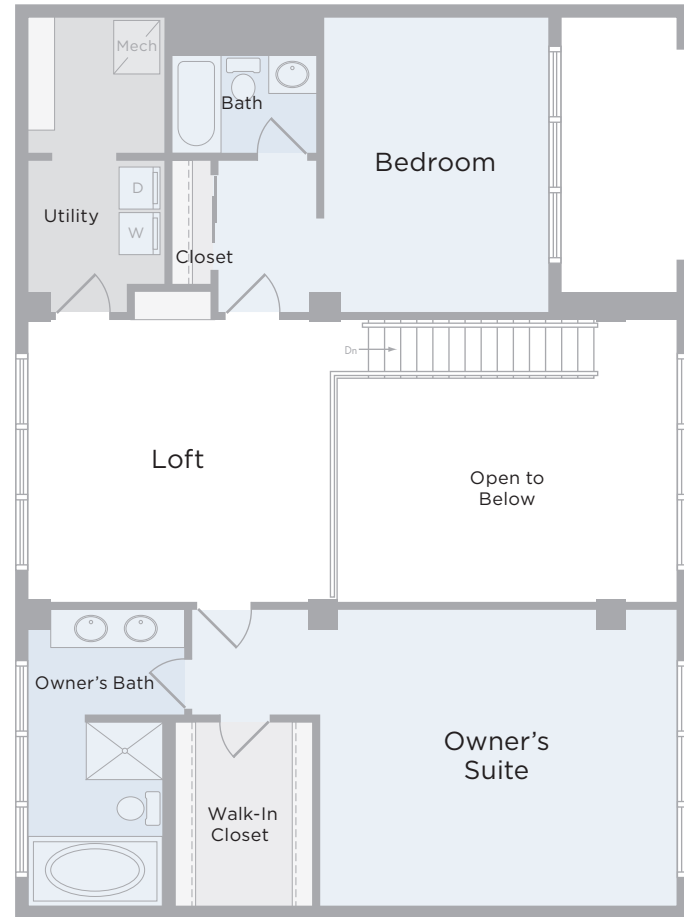

Plan Y

1st Level

Plan Y

2nd Level

2,461 Square Feet

The Tower

Floor 21 & 22 (Entrance on 21st Floor)