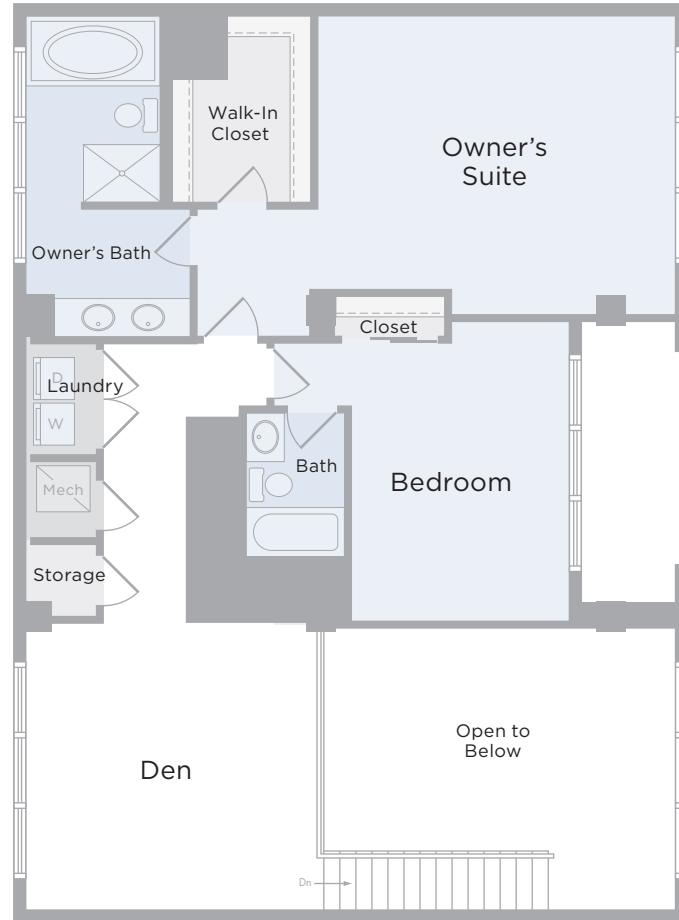

Plan YY

1st Level

Plan YY

2nd Level

2 Bedroom/2.5 Bath With Den

2,436 Square Feet

The Tower

Floors 21 & 22 (Entrance on 21st Floor)